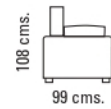

CAMA ZANTE

Cama colchón
160

206 cms.

Cama colchón
140

186 cms.

Cama colchón
120

166 cms.

Cama colchón
90

136 cms.

108 cms.

99 cms.

108 cms.

216 cms.