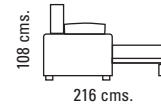

sofá cama
colchón 140 cm.

ZANTE

Cama colchón
140 x 195

108 cms.

216 cms.

108 cms.

99 cms.

176 cms.