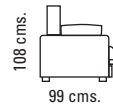

sofá cama
colchón 140 cm.

ZANTE

Cama colchón
140 x 195

108 cms.

216 cms.

108 cms.

99 cms.

176 cms.